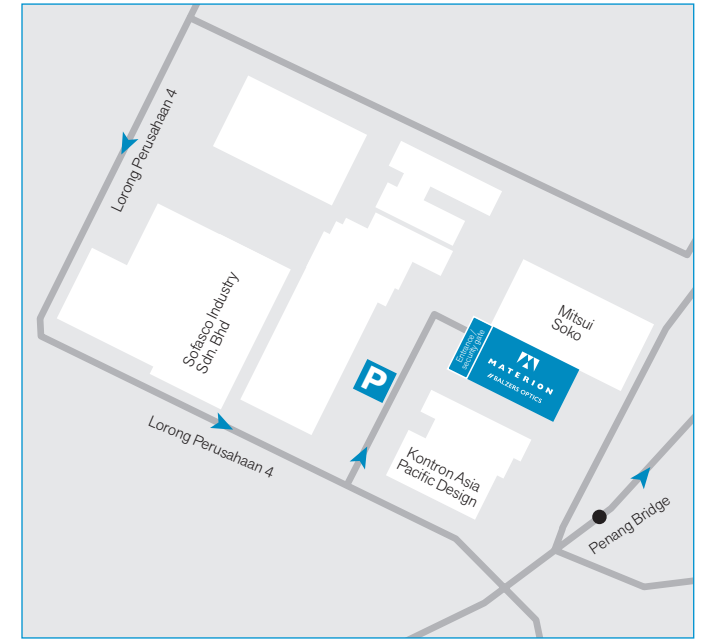

# Directions to Materion Balzers Optics – Penang

## By Car/ Taxi

From Penang International Airport

You must pay taxi fare at the airport taxi counter which is located outside exit #5 (or just follow sign), then queue up to board a taxi. Please do not entertain any taxi tout. They are illegal operators and may charge exorbitant fees. Please insist on using meter.

## By Ferry

You can take a ferry from Penang island (Penang Jetty Terminal) to mainland (Pangkalan Sultan Abdul Halim Ferry Terminal also known as Butterworth ferry terminal). Then drive / take a taxi to Optics Balzers Malaysia Sdn Bhd (10.6 km drive from ferry terminal)