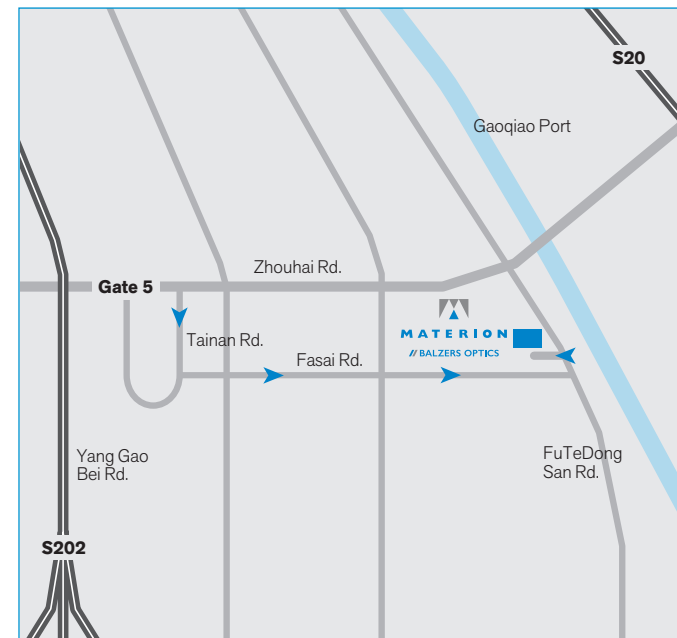

Directions to Materion Precision Optics Shanghai

From Pudong Airport

By Taxi: drive on round-the-city flyover A20, then to Hang Jin Road, around 55 km. From Yang Gao Road to Customs Gate 5 of WGQ Free Trade Zone.

从浦东国际机场至美题隆精密光学(上海)有限公司上迎宾大道A1, 然后到外环线A20至航津路口下, 全程约55公里。至杨高路到外高桥保税区新海关5号门

From Hong Qiao Airport

By Taxi: drive on Yan'an Tunnel from Puxi to Pudong, around 70 km; drive on Yangpu Bridge from Puxi to Pudong, around 80 km. From Yang Gao Road to Customs Gate 5 of WGQ Free Trade Zone.

上延安路隧道从浦西到浦东, 全程约70公里; 上杨浦大桥从浦西到浦东, 全程约80公里。至杨高路到外高桥保税区新海关5号门

From Puxi

By Taxi: from Yan'an Tunnel / Nanpu Bridge / Lupu Bridge / Xupu Bridge / Dapulu Tunnel / Dalianlu Tunnel / Round-the-city Flyover Tunnel to Yanggao Road, then to Customs Gate 5 of WGQ Free Trade Zone.

经延安路隧道/南浦大桥/卢浦大桥/徐浦大桥/打浦路隧道/大连路隧道/外环线隧道 至杨高路到外高桥保税区新海关5号门

Gate 5 / Turn right at Tainan Road / Turn left at Fasai Road / Turn left at the end of Fasai Road / FuTeDong San Road / Materion Precision Optics